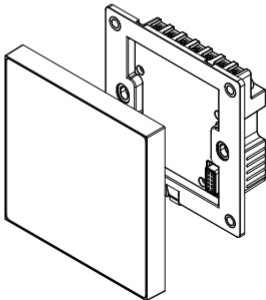

WIRING INSTRUCTION

- ⑤ Take out the smart control panel and fix it to smart control accessory, make sure that the upper and lower two buckles are in place, otherwise it may not be able to be used normally due to poor contact.
- ⑥ Restore the power supply, the device will turns on automatically.