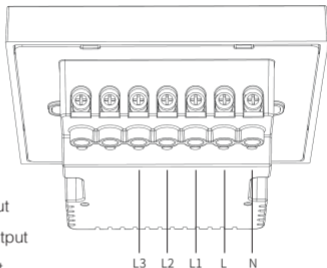

ILLUSTRATION

Nature Mini/Nature Mini S is a smart home control panel installed at the intersection of moving paths in your home. It has a 4-inch HD touch screen to provide you with a wide visual space and a comfortable interaction experience.

SPECIFICATIONS

	Nature Mini S	Nature Mini
Operation System	Android	Linux
Screen solution	720*720	480*480
Wireless protocol	Wi-Fi, CoSS, Bluetooth	Wi-Fi, CoSS
Wireless frequency	2.4GHz/433MHz GFSK	
Wireless distance	200m (open field)	
Product size	Outside the wall: 86*86*11mm Overall: 86*86*36mm	
Working temperature	-5~45°C	
Working humidity	5~90%	
Input	AC 100-240V 50/60Hz	
Load	Resistive Load: 500W per channel. Inductive/Capacitive Load: 200W per channel.	

WIRING INSTRUCTION

L3: Third live line output

L2: Second live line output

L1: First live line output

L: Live line input

N: Null line input

NOTE:The number of output lines varies according to different smart control accessories, please refer to the actual product.