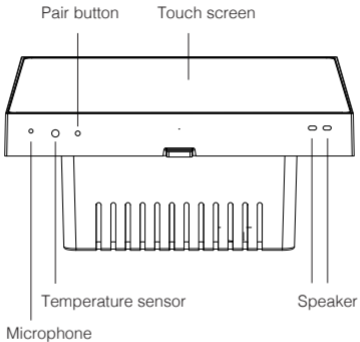

LifeSmart®

Simply Brilliant

Nature Mini / Nature Mini S

Setting up your LifeSmart Nature

User Guide Version 1.0

ILLUSTRATION

NOTE: The microphone of some models is optional, please refer to the actual product

ILLUSTRATION

Nature Mini/Nature Mini S is a smart home control panel installed at the intersection of moving paths in your home. It has a 4-inch HD touch screen to provide you with a wide visual space and a comfortable interaction experience.

WARNING:The installation involves high voltage and should be done by a professional electrician.

INSTALLATION

- ① Cut off the electrical power supply and make sure the wiring is not charged.
- ② Take out the smart control accessory and install it according to the wiring instruction, make sure all the wires are placed firmly.
- ③ For safety reasons, it is recommended to put a layer of insulating tape on the screws that fix the wires to ensure that there is no contact between the neutral and live wires to prevent short circuits. Especially for the smart control accessory installed inside the metal cassette, make sure that the screws that hold the wires do not touch the cassette.
- ④ Place the wires in the cassette orderly, and fix the smart control accessory to the cassette with fixing screws.